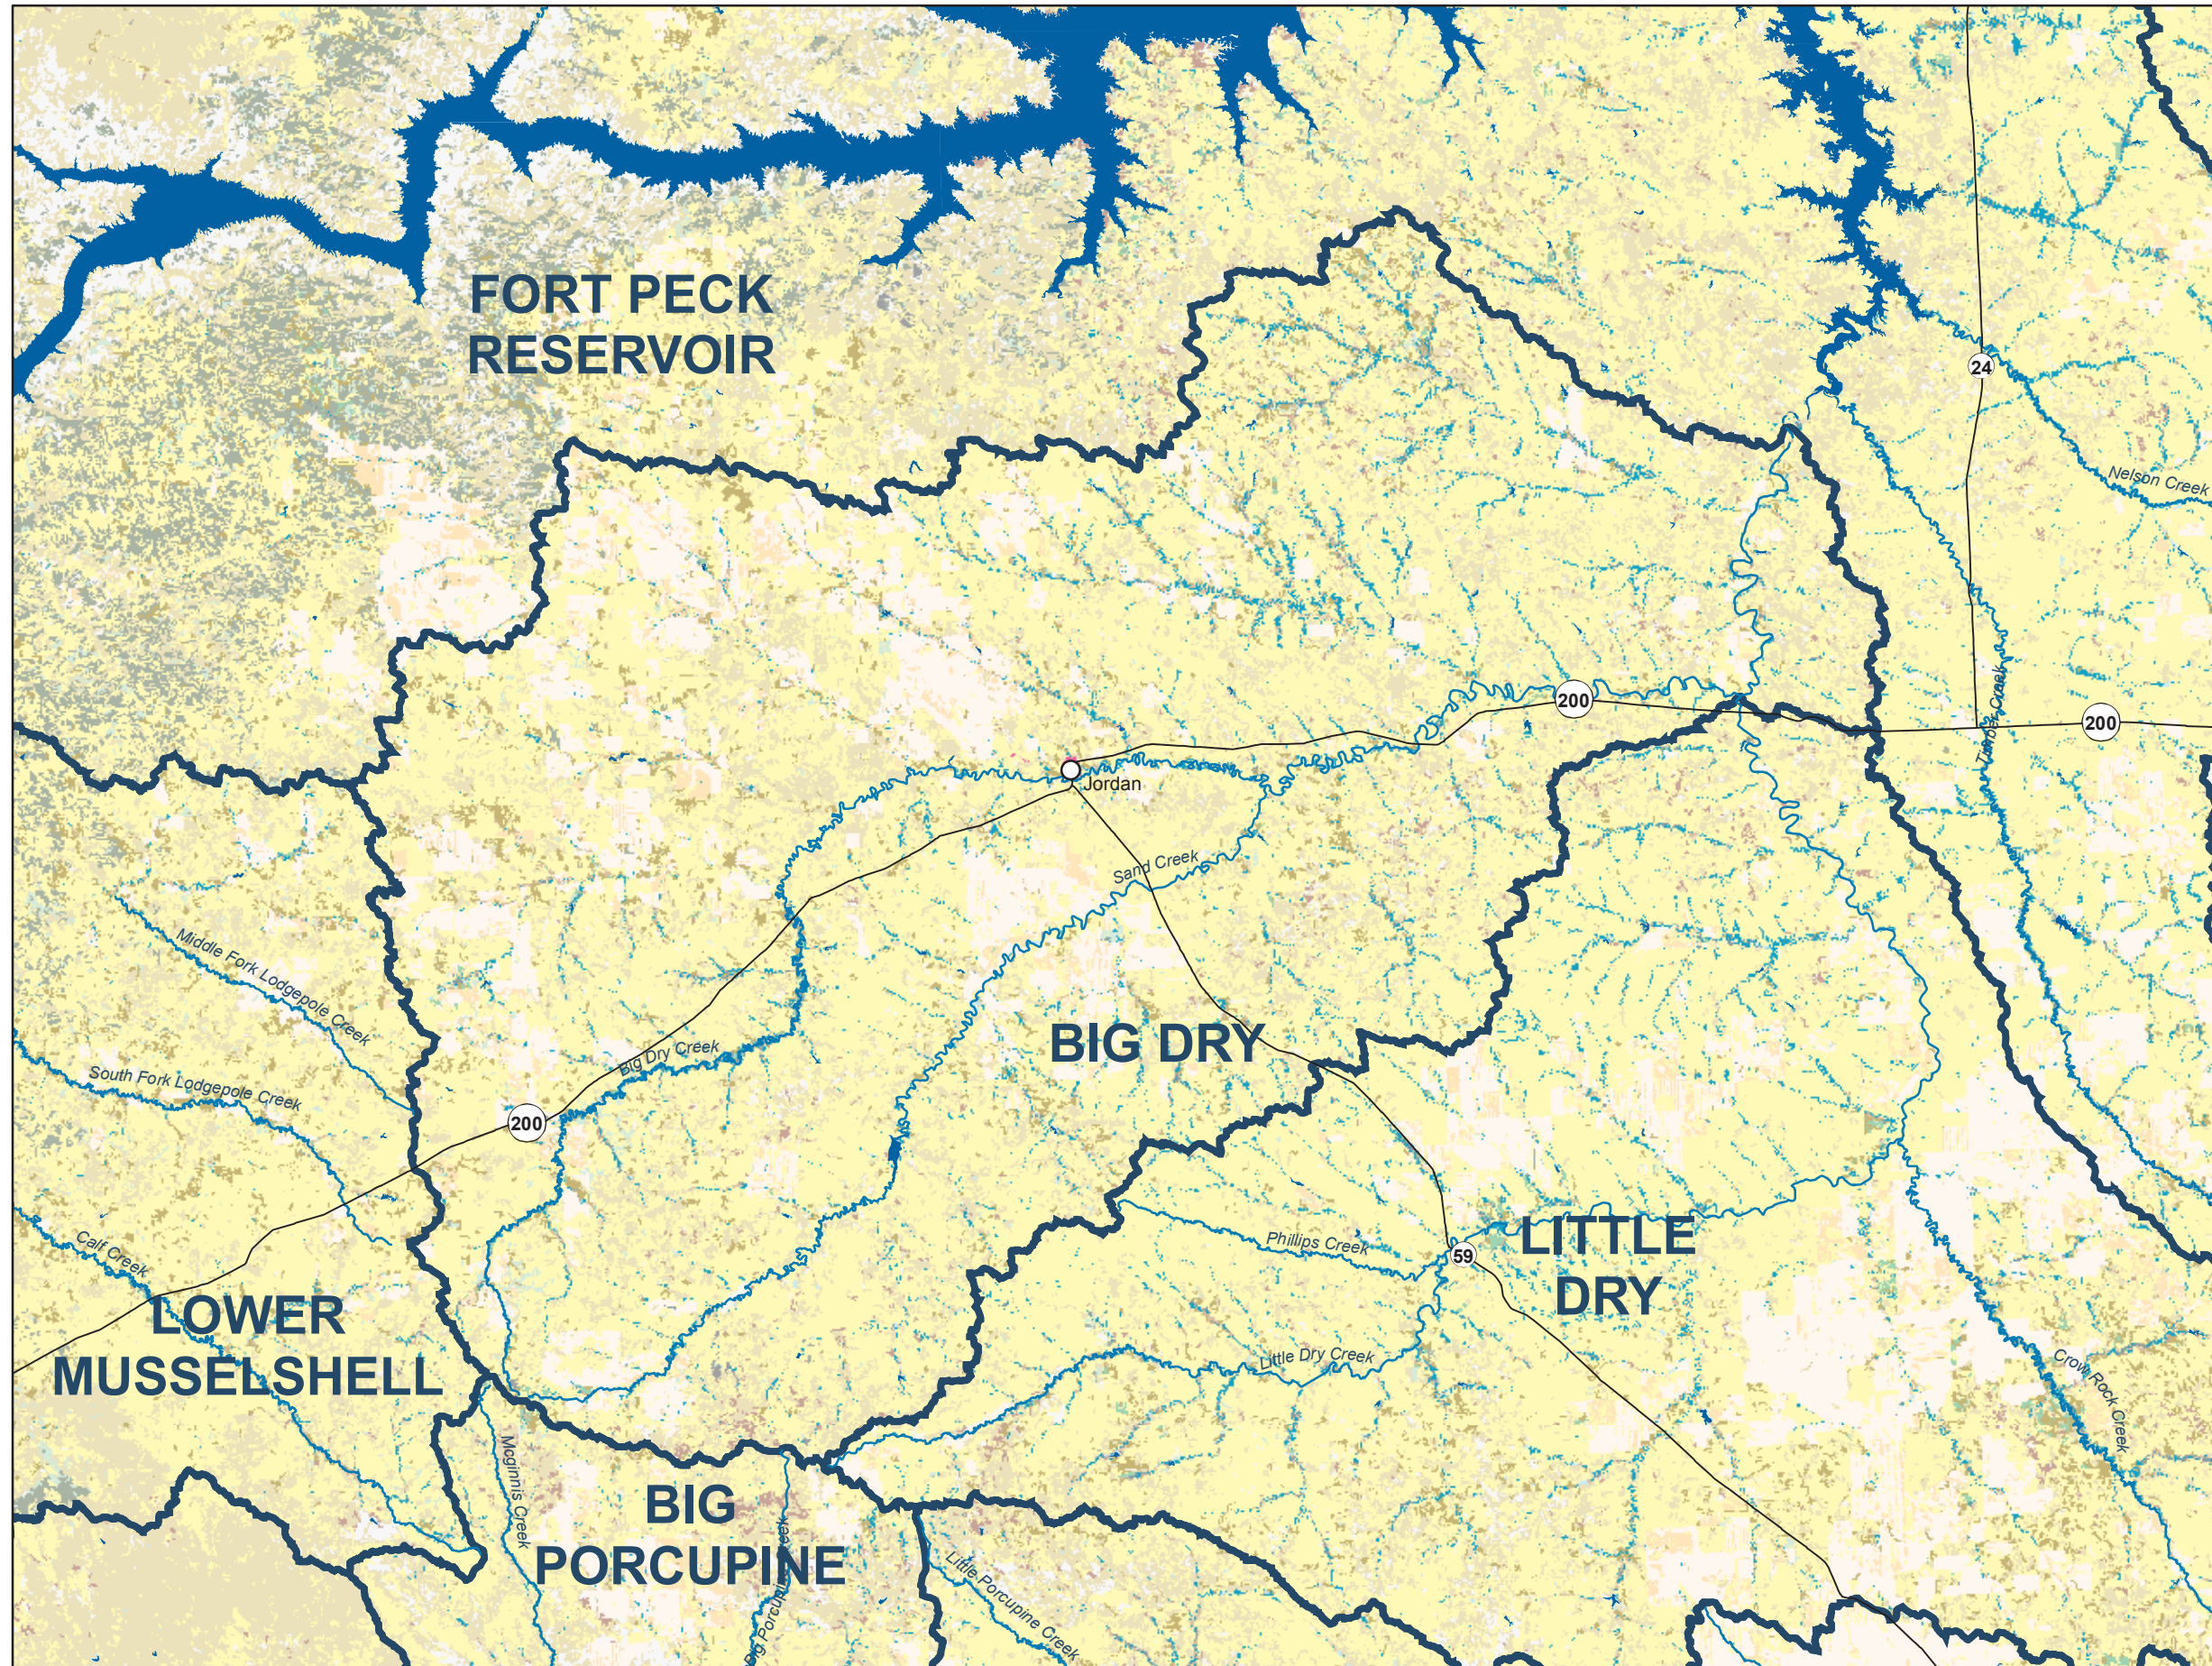

BIG DRY

HUC 10040105

- Legend
- Lake - Reservoir
 - Perennial River
 - Sub Basin (Fourth Code)
 - Land Cover - Use
 - Urban
 - Dryand Agriculture
 - Irrigated Agriculture
 - Upland Grassland
 - Moist Grassland
 - Dry Shrubland
 - Tree/Grassland
 - Mixed Deciduous Forest
 - Conifer Forest
 - Herbaceous Dominated Riparian
 - Shrub Dominated Riparian
 - Tree Dominated Riparian
 - Water
 - Barren
 - Badlands
 - Cloud

Map Scale: 1:420,000